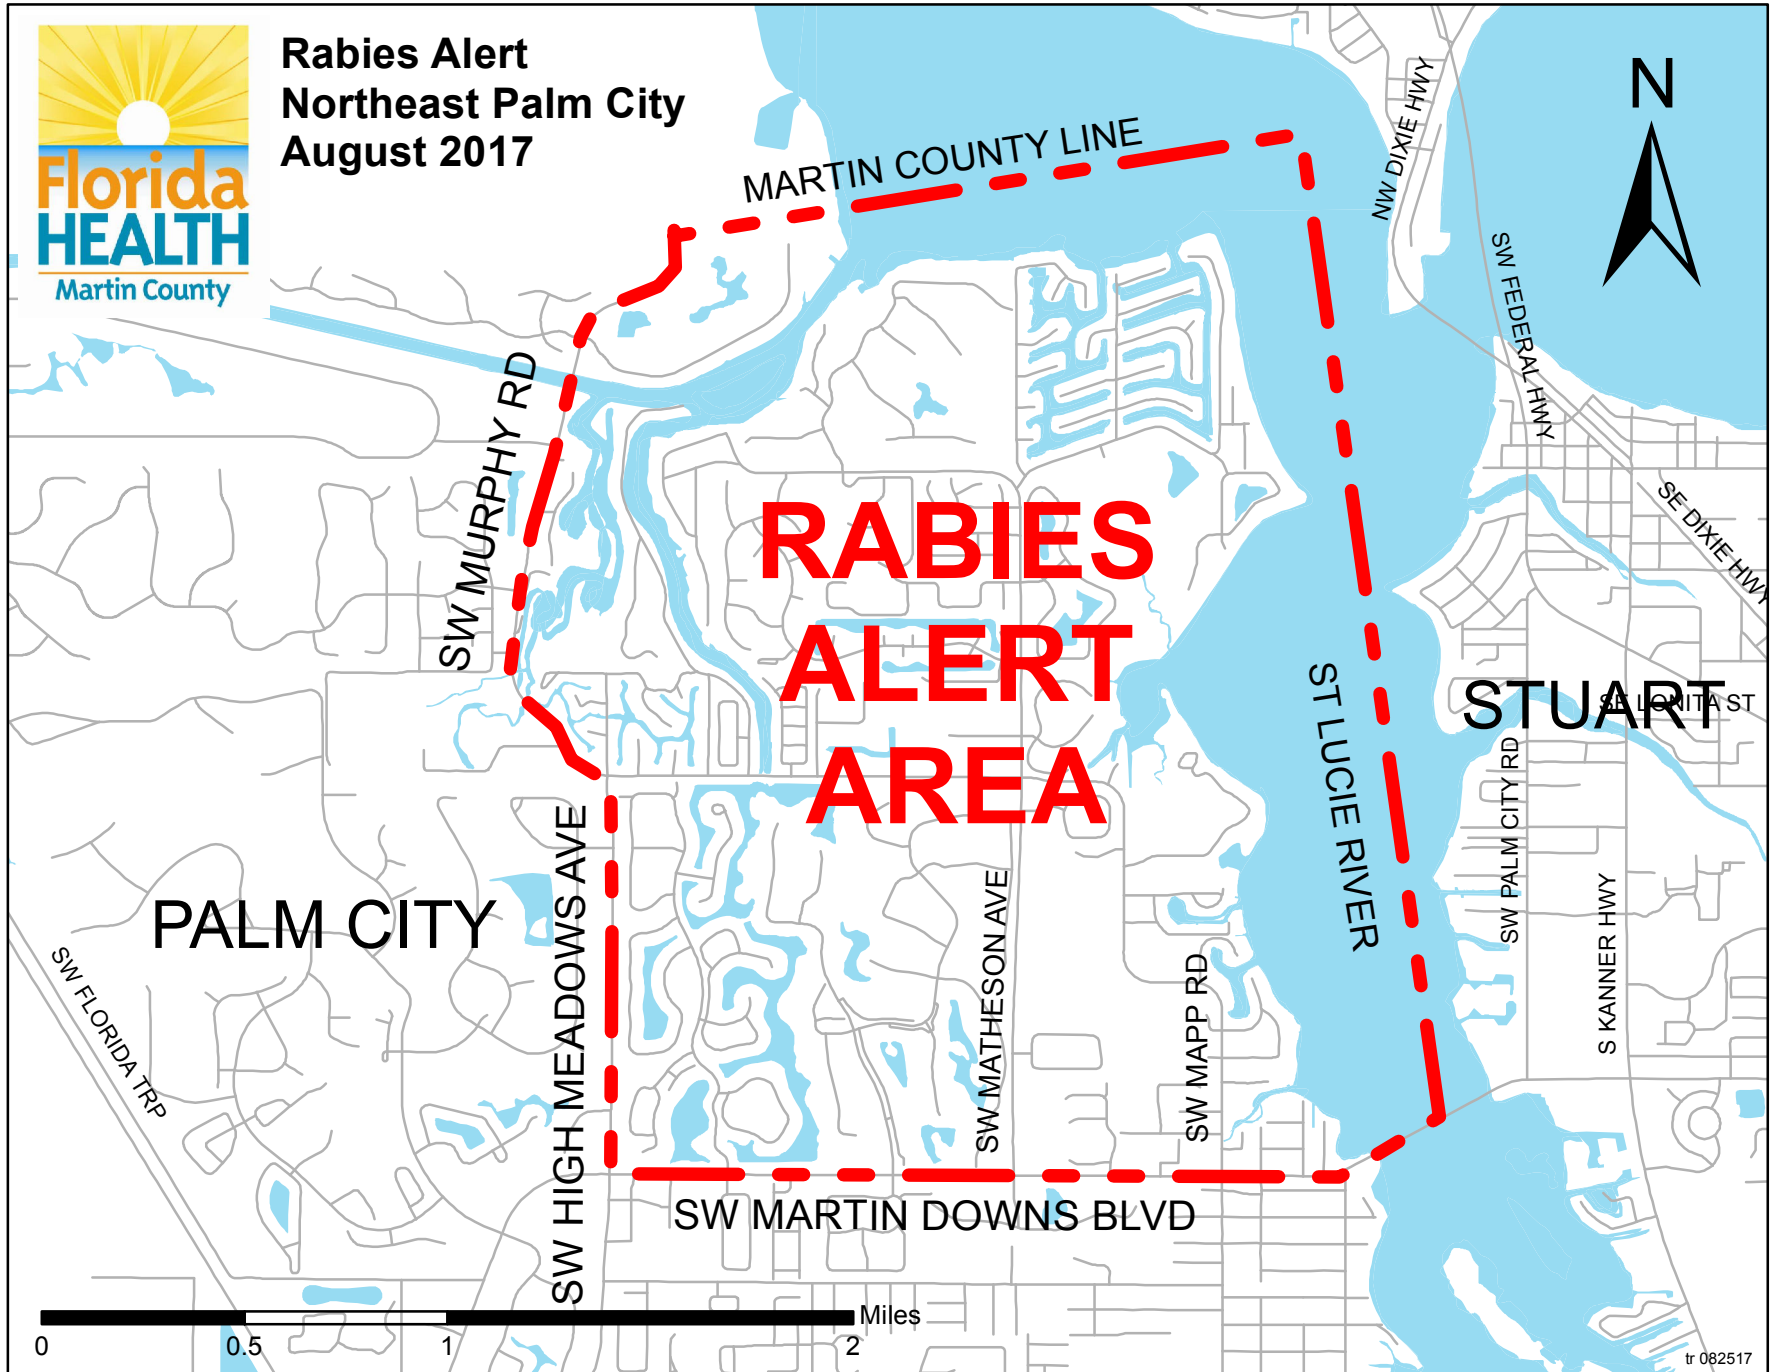

**Rabies Alert
Northeast Palm City
August 2017**

**RABIES
ALERT
AREA**

PALM CITY

STUART